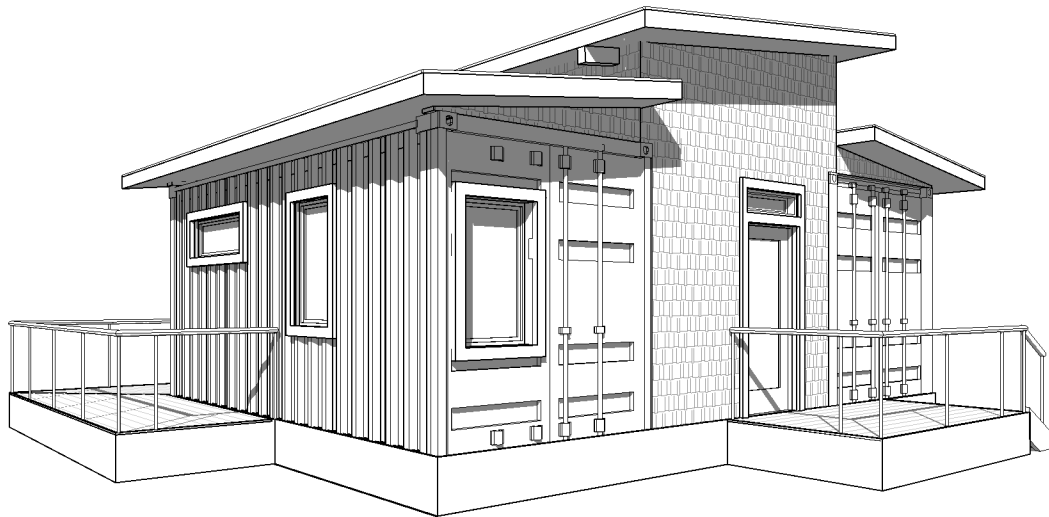

DE LUX RIVER 20'

LEVEL 1: 520 SQ. FT.
 LOFT: 92.5 SQ. FT.
 TOTAL: 612.5 SQ. FT.