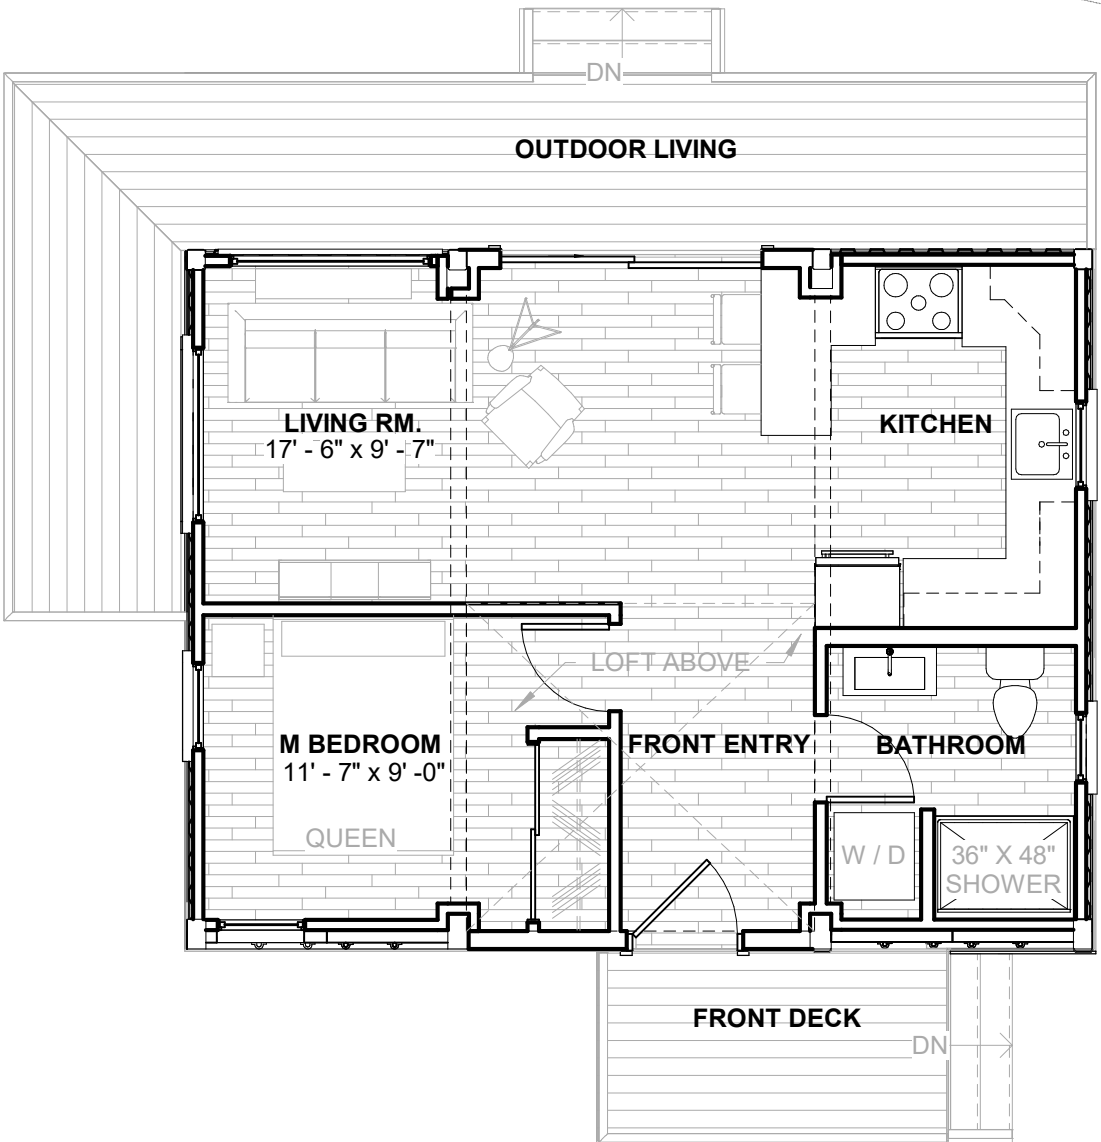

DE LUX RIVER 20'

LEVEL 1: 520 SQ. FT.
 LOFT: 92.5 SQ. FT.
 TOTAL: 612.5 SQ. FT.