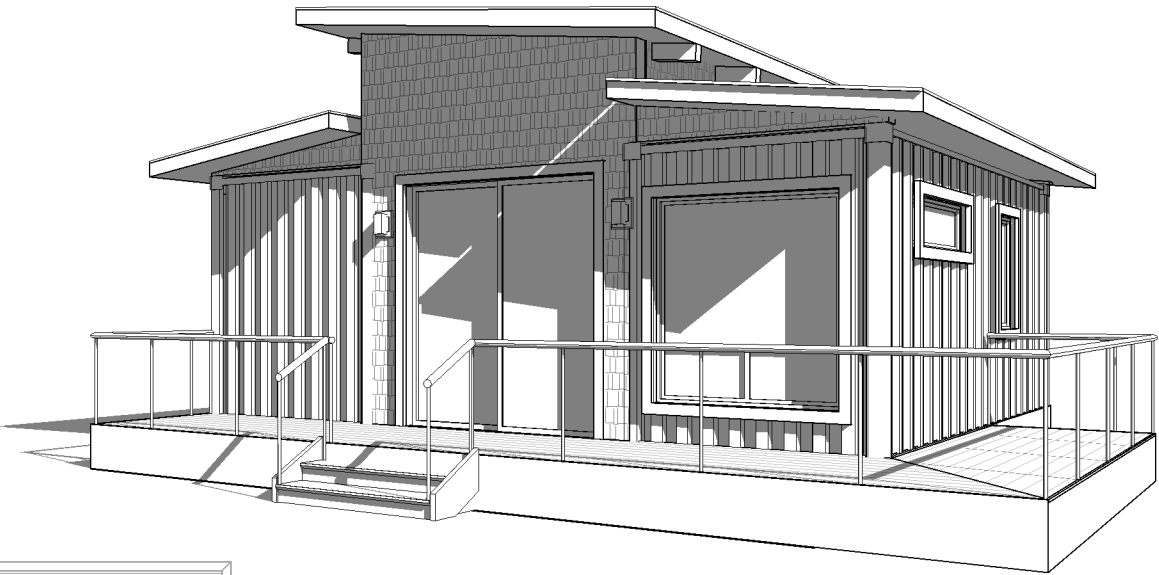

DE LUX RIVER 20'

LEVEL 1: 520 SQ. FT.
 LOFT: 92.5 SQ. FT.
 TOTAL: 612.5 SQ. FT.