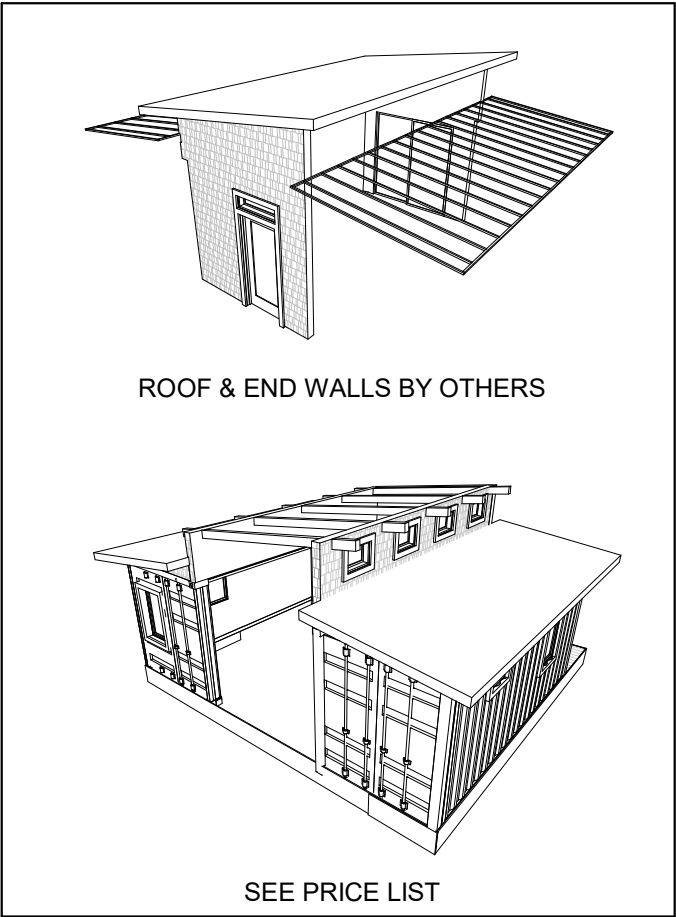

DE LUX RIVER 20'

LEVEL 1: 520 SQ. FT.
 LOFT: 92.5 SQ. FT.
 TOTAL: 612.5 SQ. FT.