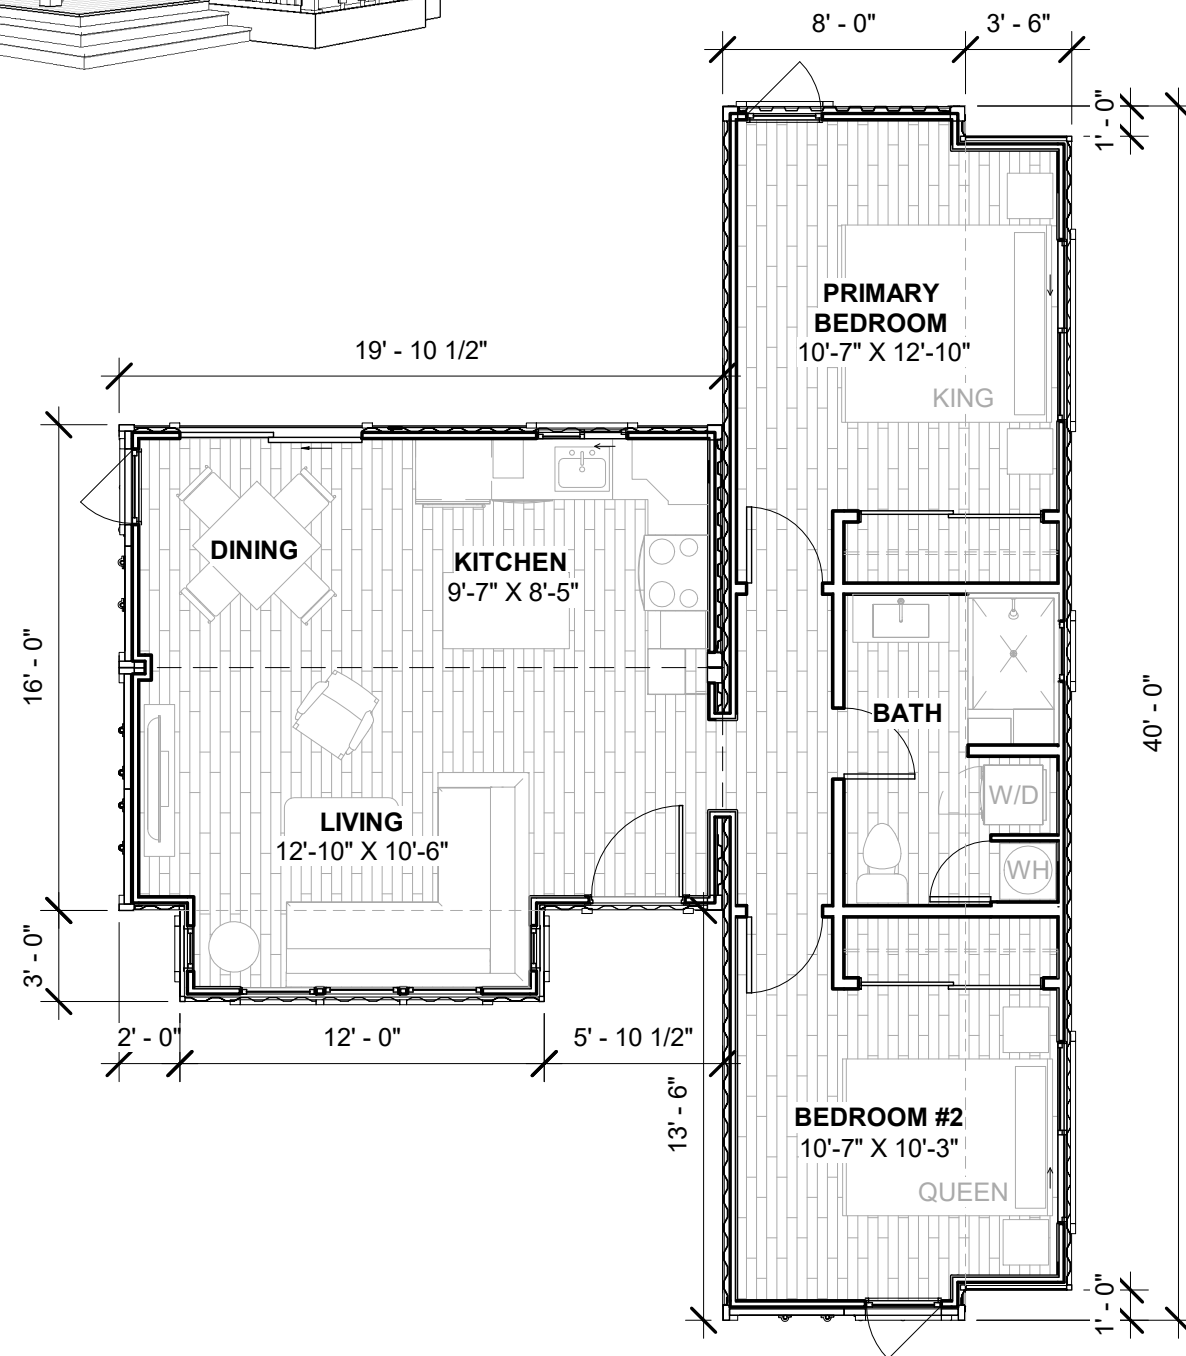

TEA HOUSE 20'

RIGHT BATH

ROOFING OPTIONS