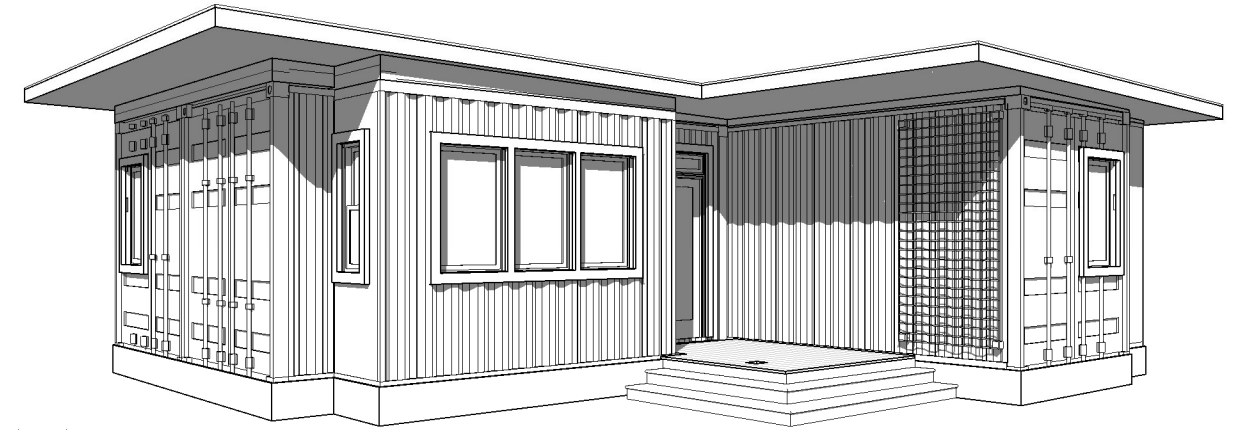

TEA HOUSE 20'

RIGHT BATH

ROOFING OPTIONS