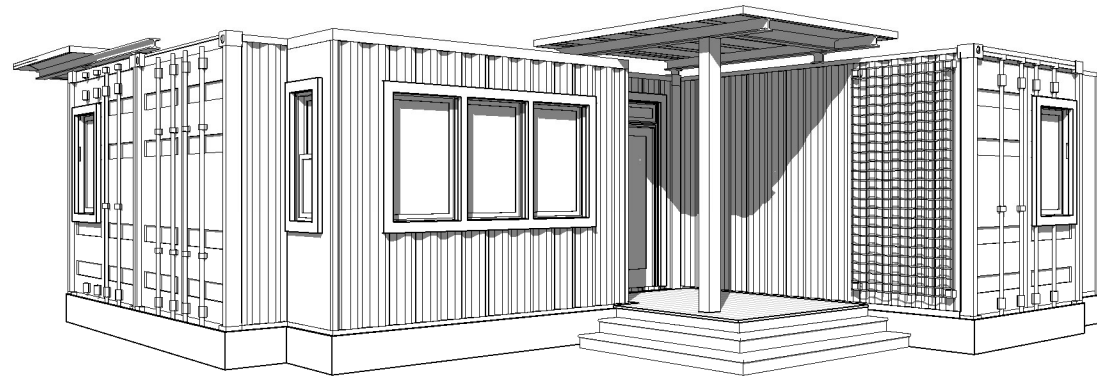

TEA HOUSE 20'

RIGHT BATH

ROOFING OPTIONS