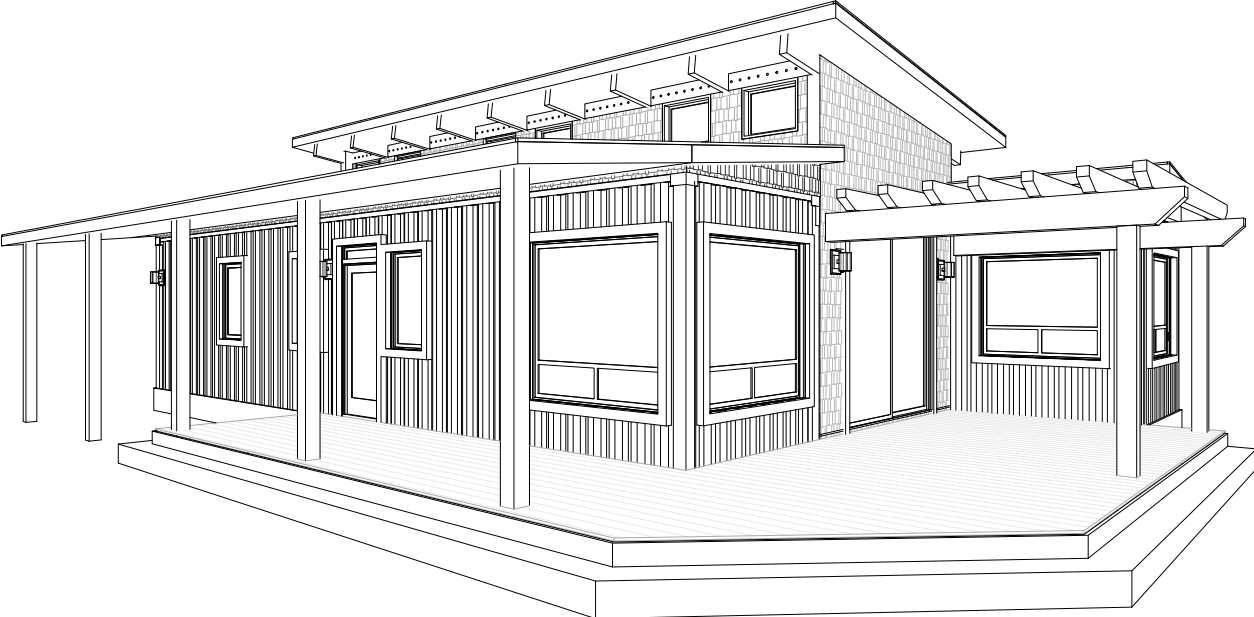

DE LUX RIVER 40'

LEFT BATH

LEVEL 1: 1,024 SQ. FT.
 LOFT: 149 SQ. FT.
 TOTAL: 1,173 SQ. FT.