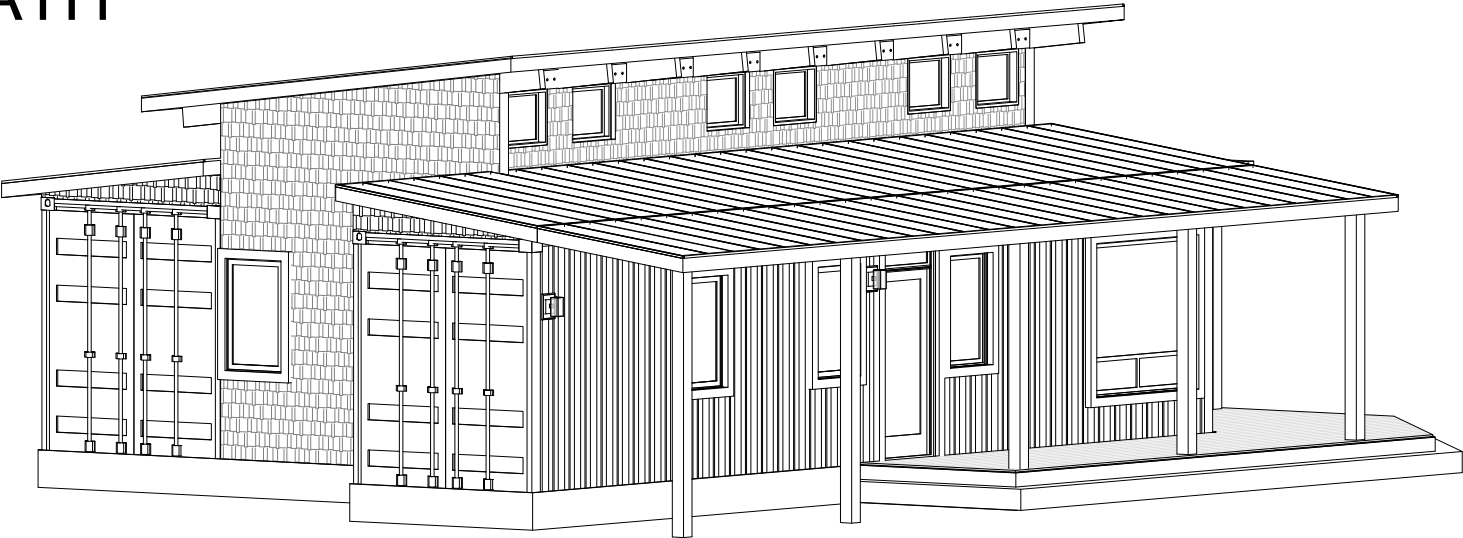

DE LUX RIVER 40'

LEFT BATH

LEVEL 1: 1,024 SQ. FT.
 LOFT: 149 SQ. FT.
 TOTAL: 1,173 SQ. FT.