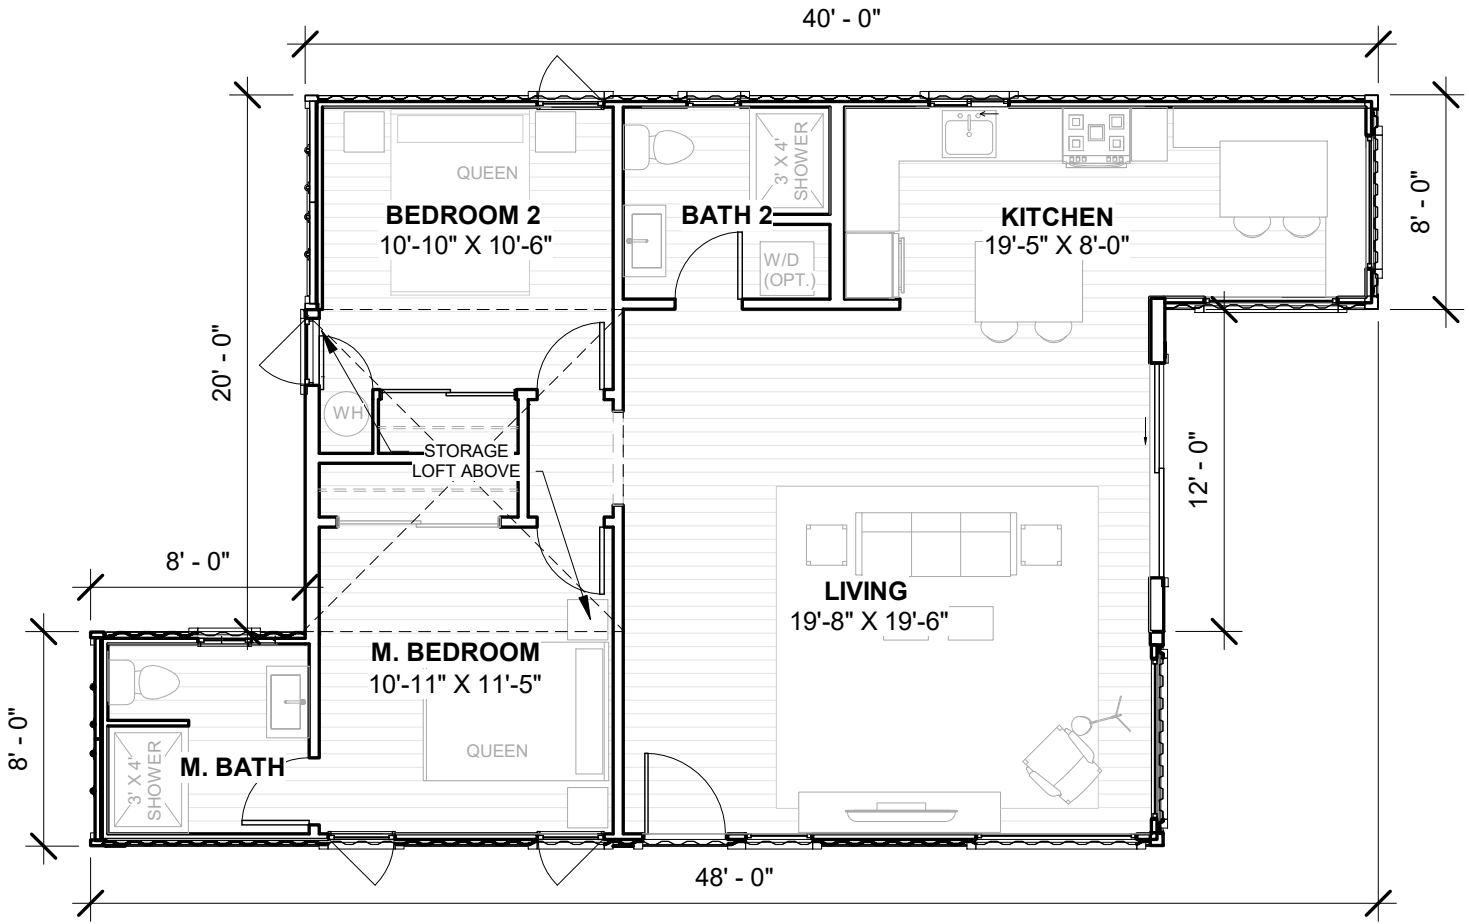

DE LUX RIVER 40'

LEFT BATH

LEVEL 1: 1,024 SQ. FT.
 LOFT: 149 SQ. FT.
 TOTAL: 1,173 SQ. FT.