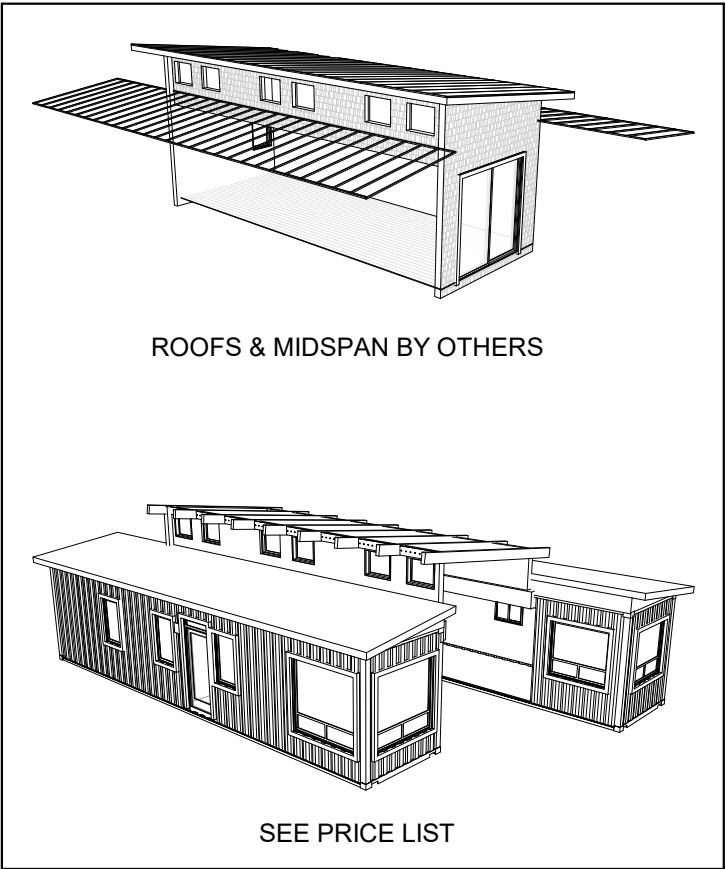

DE LUX RIVER 40'

LEFT BATH

LEVEL 1: 1,024 SQ. FT.
 LOFT: 149 SQ. FT.
 TOTAL: 1,173 SQ. FT.