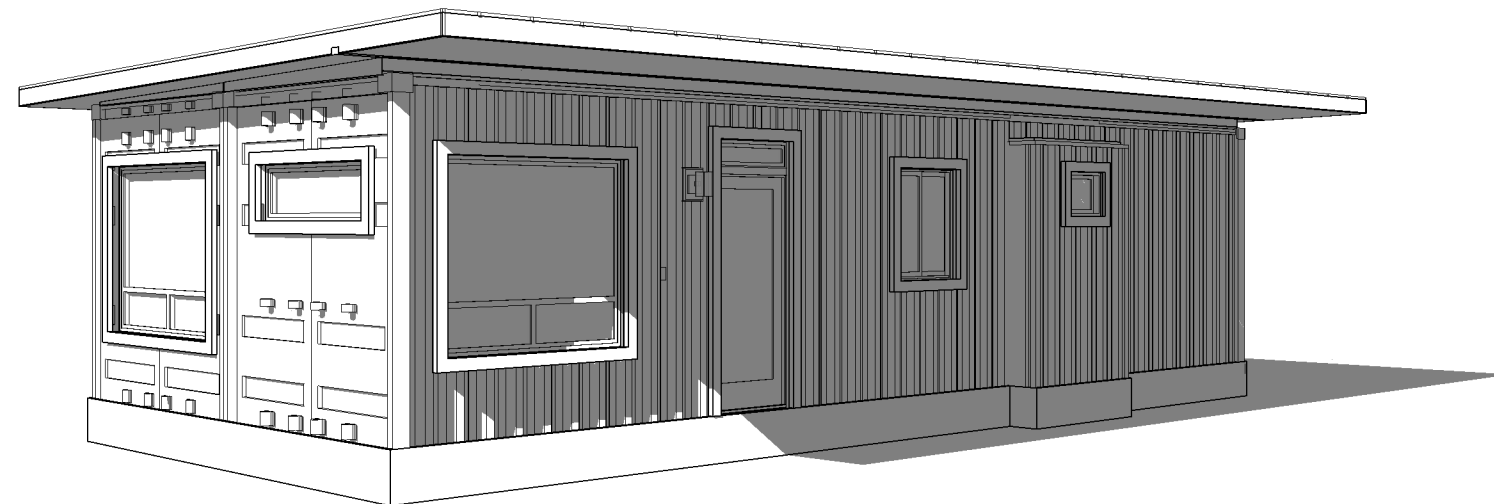

SUITE SPOT RIVER 40'

RIGHT VERSION