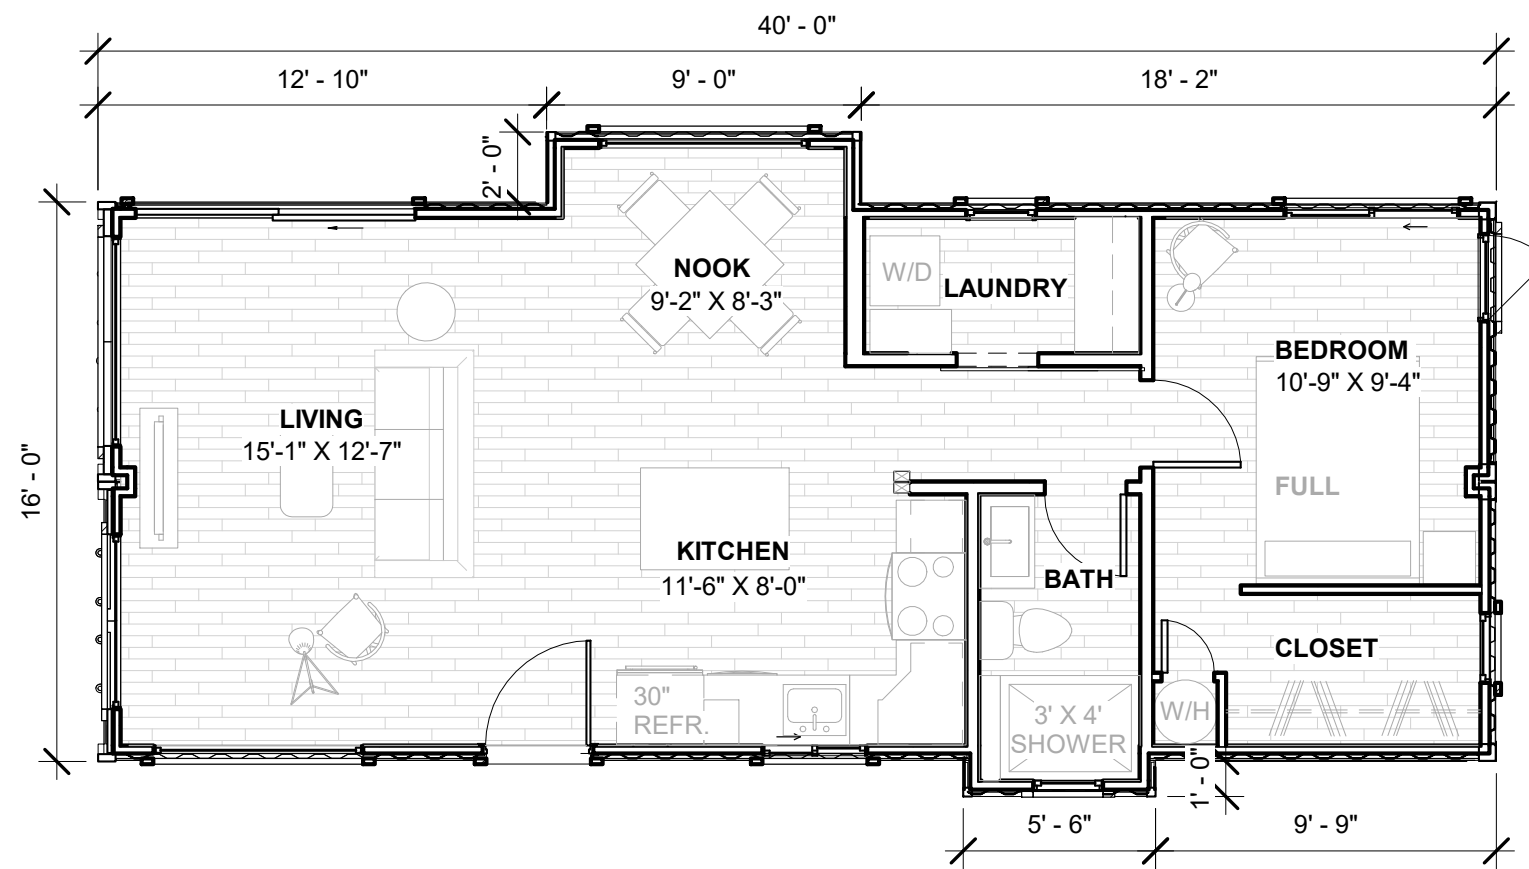

SUITE SPOT RIVER 40'

RIGHT VERSION