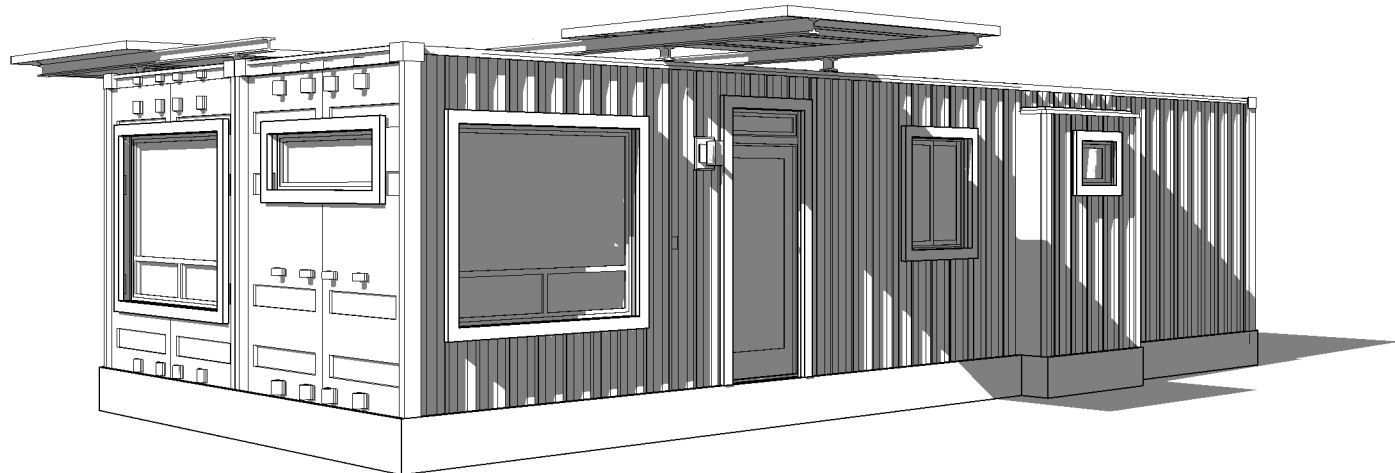

SUITE SPOT RIVER 40'

RIGHT VERSION