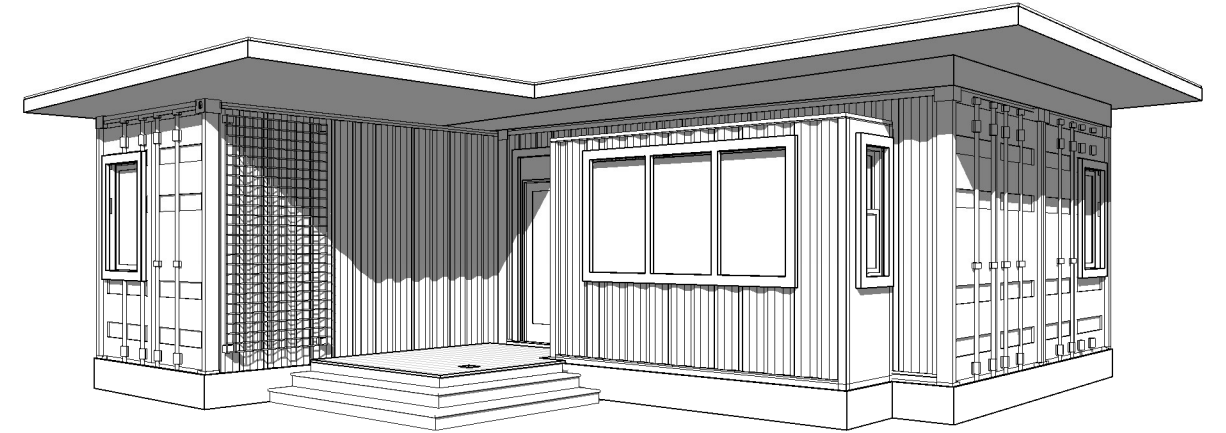

TEA HOUSE 20'

LEFT VERSION

SQ. FT. = 763

ROOFING OPTIONS