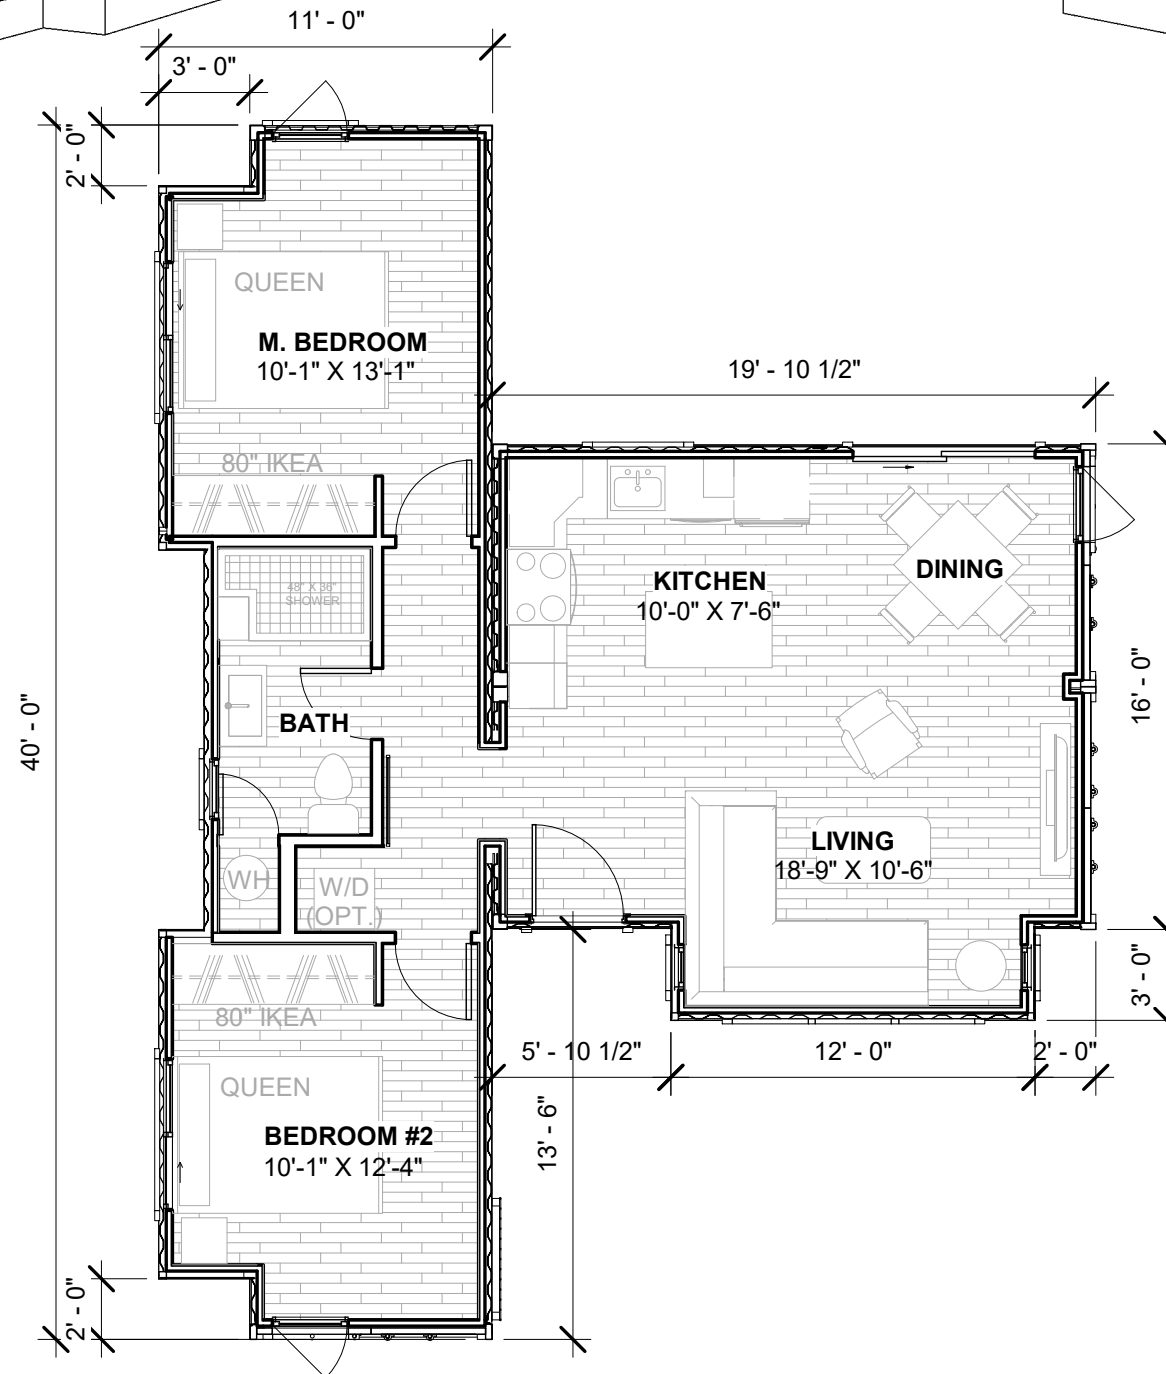

TEA HOUSE 20'

LEFT VERSION

SQ. FT. = 763

ROOFING OPTIONS