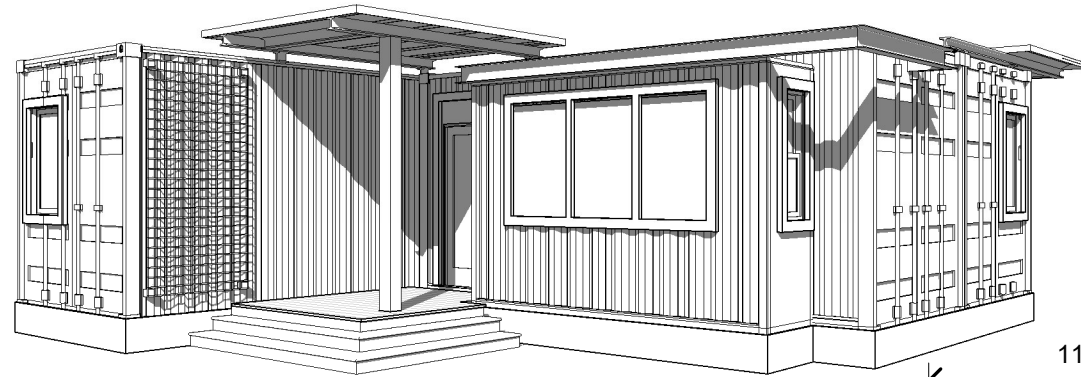

TEA HOUSE 20'

LEFT VERSION

SQ. FT. = 763

ROOFING OPTIONS