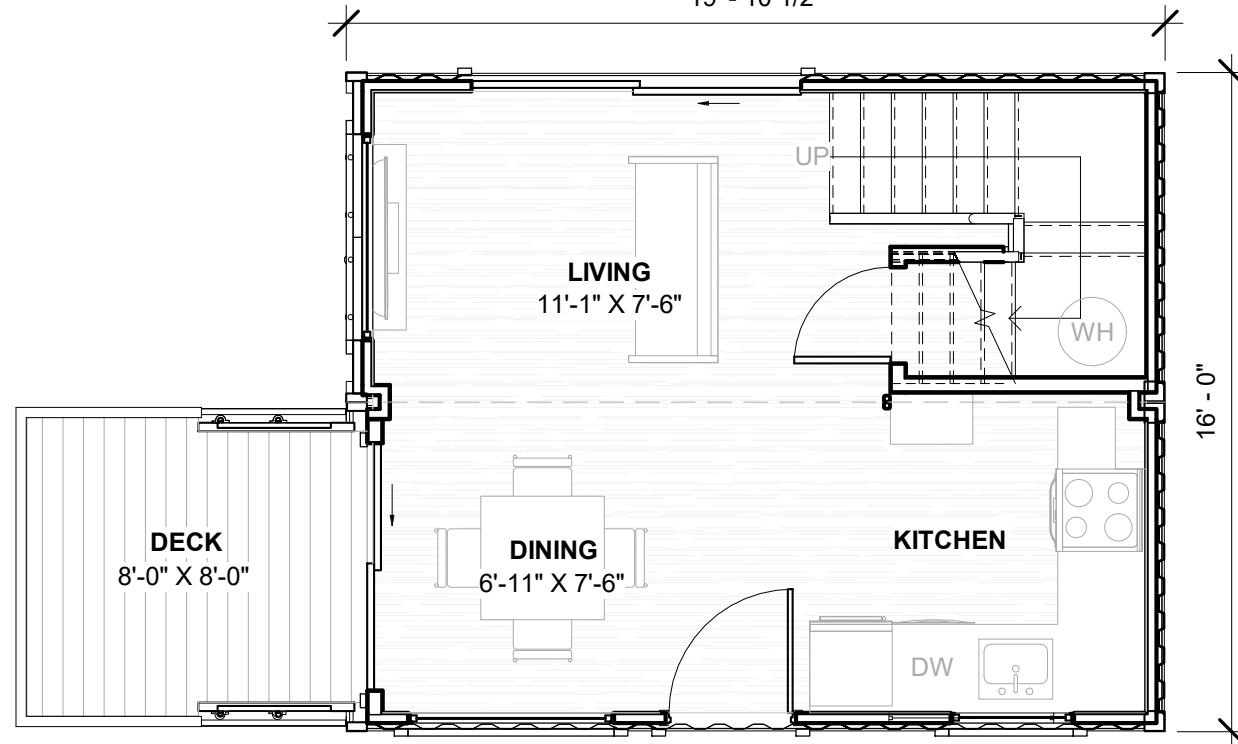

MATCH BOX 20/24

19' - 10 1/2"

① 1. MARKETING

www.relevantbuildings.com

② 2. MARKETING

LEVEL 1: 318 SQ. FT.
LEVEL 2: 350 SQ. FT.
TOTAL: 668 SQ. FT.

COPYRIGHT © 2023 RELEVANT BUILDING CO.