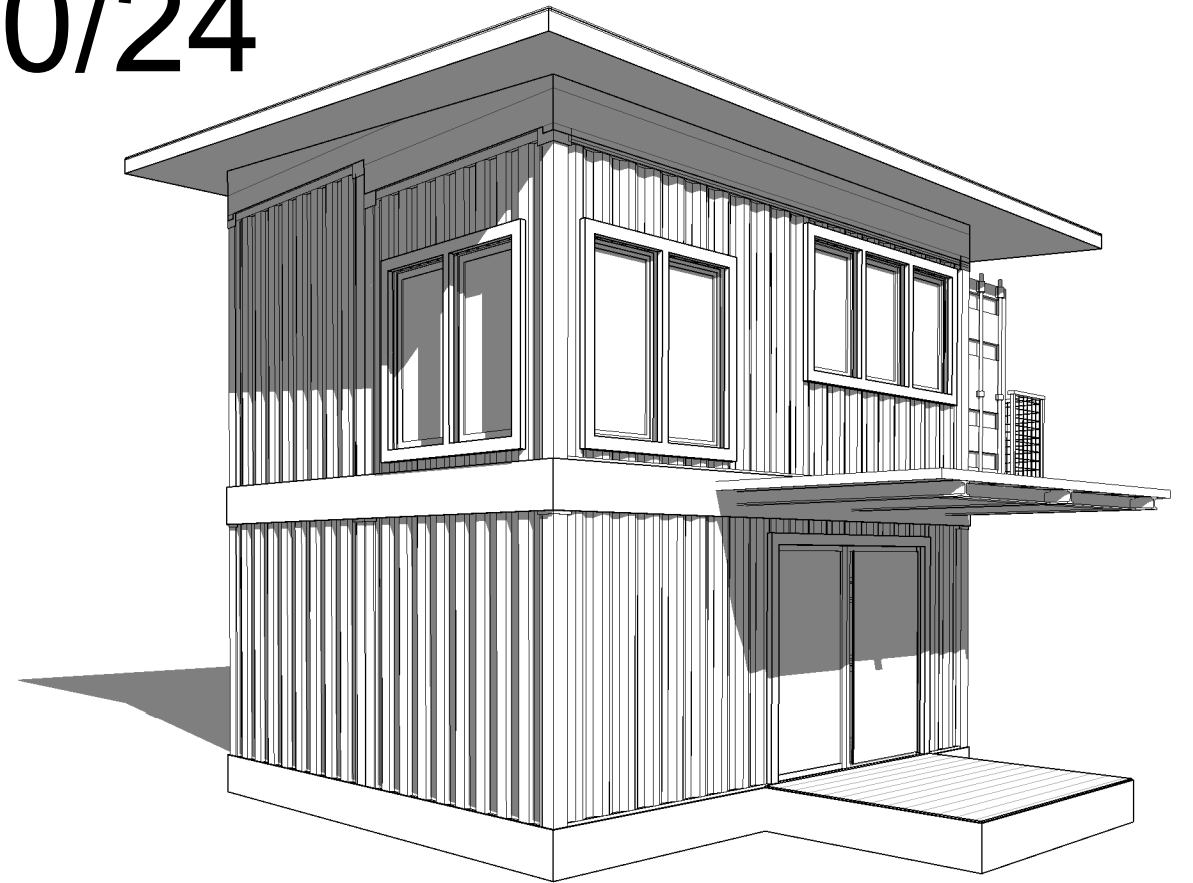

MATCH BOX 20/24

19' - 10 1/2"

① 1. MARKETING

www.relevantbuildings.com

② 2. MARKETING

LEVEL 1: 318 SQ. FT.
LEVEL 2: 350 SQ. FT.
TOTAL: 668 SQ. FT.

COPYRIGHT © 2023 RELEVANT BUILDING CO.