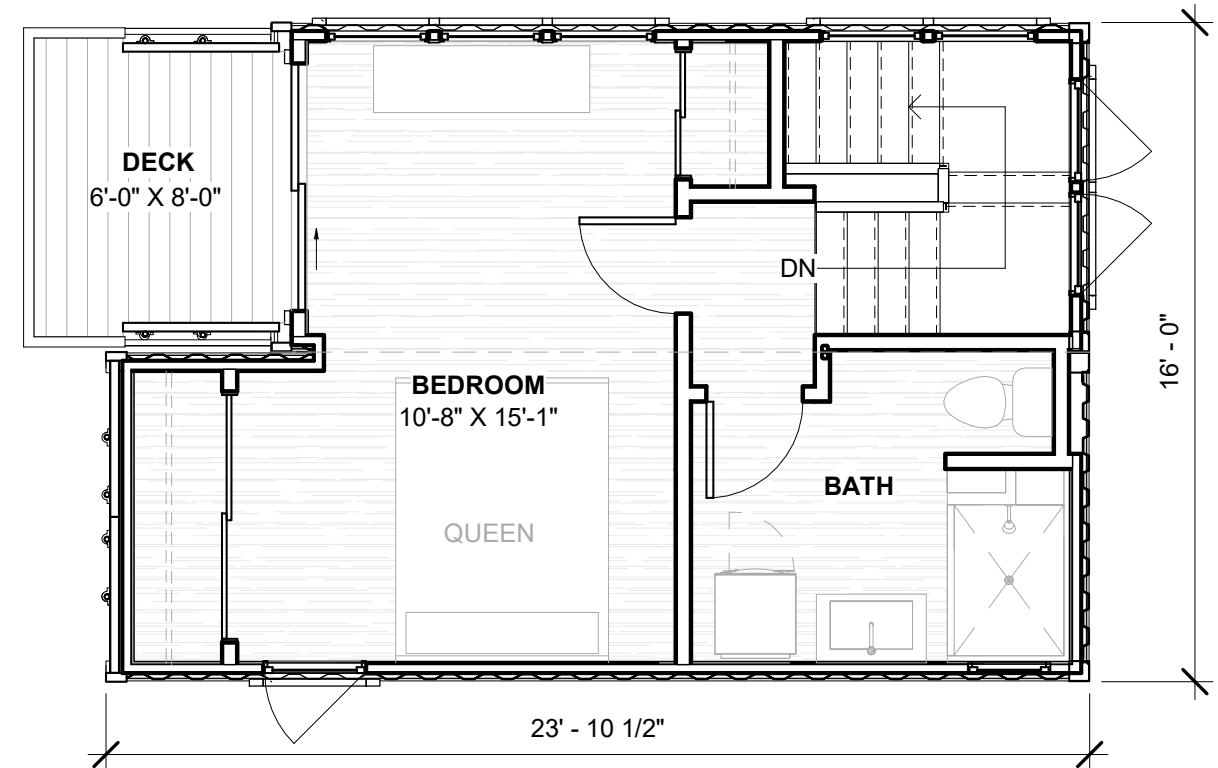

MATCH BOX 20/24

19' - 10 1/2"

① 1. MARKETING

www.relevantbuildings.com

② 2. MARKETING

LEVEL 1: 318 SQ. FT.
LEVEL 2: 350 SQ. FT.
TOTAL: 668 SQ. FT.

COPYRIGHT © 2023 RELEVANT BUILDING CO.