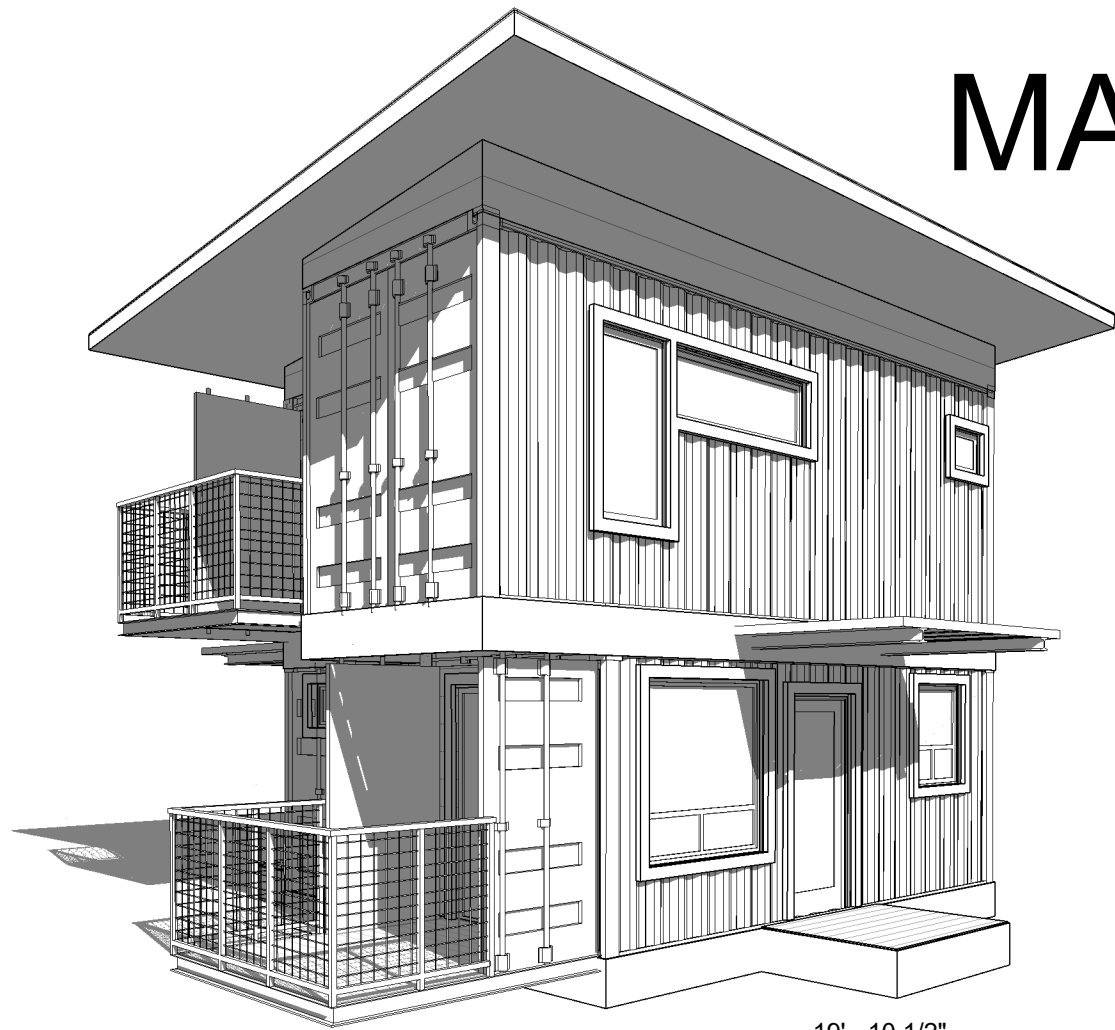

MATCH BOX 20/24

19' - 10 1/2"

① 1. MARKETING

www.relevantbuildings.com

② 2. MARKETING

LEVEL 1: 318 SQ. FT.
LEVEL 2: 350 SQ. FT.
TOTAL: 668 SQ. FT.

COPYRIGHT © 2023 RELEVANT BUILDING CO.